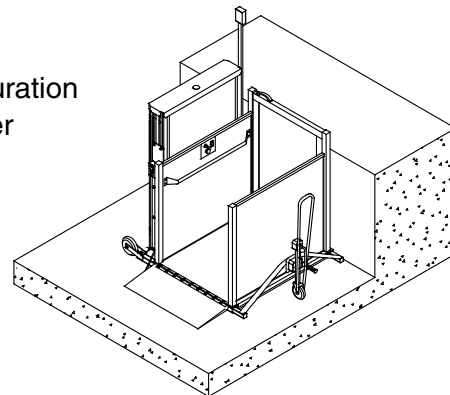

Note: The approval for public building use of unenclosed platform lifts varies depending on codes and the type of application. Contact your local Garaventa representative for more information regarding codes in your area.

Garaventa Accessibility

PO Box 1769,
Blaine WA 98231-1769

7505 134A Street,
Surrey, BC, Canada V3W 7B3

Phone: (604) 594-0422

Toll Free: 1-800-663-6556

Fax: (604) 594-9915

Web site: www.garaventa.ca

©2005 Garaventa. As we are continuously improving our products, specifications outlined in this brochure are subject to change without notice.

17396-B-PB

Printed in Canada

The Genesis STAAGE 44 lift comes fully assembled and ready to use. It is the perfect accessibility solution for stages up to 44" high. The 3 wheel portable system is easy to use and does not need to be removed when the lift is in use. The adjustable upper landing limit can be set in a matter of seconds. The lower landing call station is equipped with a lockout key switch to prevent unauthorized use of the lift.

Standard Features:

- Left/Right mast and platform configuration
- Autofold ramp and wheelchair barrier
- Platform sidewalls
- Upper landing platform gate
- Lower landing call station
- Manual emergency lowering
- Adjustable upper landing height
- 3 wheel portable system
- Power cord and plug - 10 feet