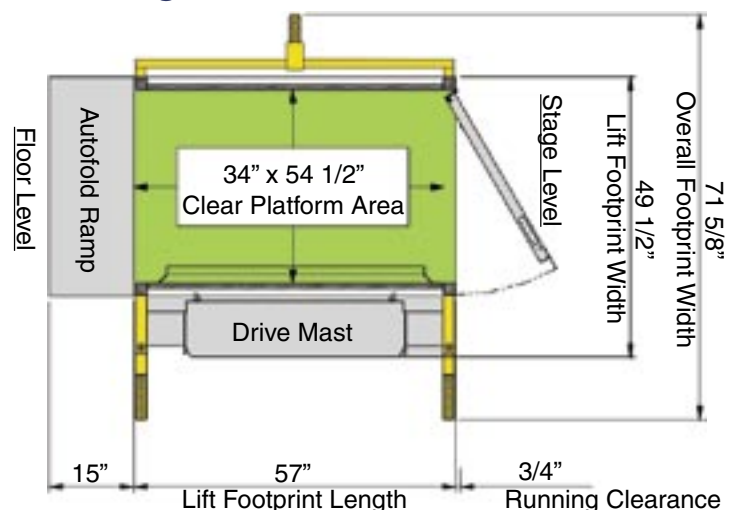

Controls:
Up/Down constant pressure
directional controls

Clear Platform Area:
- 34" x 54 1/2" Standard
- 34" x 52 1/2" with optional lower
landing platform gate.

Footprint:
71 5/8" x 57 3/4" including wheels

17396-B-PB

Printed in Canada

The Genesis STAAGE 44 lift comes fully assembled and ready to use. It is the perfect accessibility solution for stages up to 44" high. The 3 wheel portable system is easy to use and does not need to be removed when the lift is in use. The adjustable upper landing limit can be set in a matter of seconds. The lower landing call station is equipped with a lockout key switch to prevent unauthorized use of the lift.

Standard Features:

- Left/Right mast and platform configuration
- Autofold ramp and wheelchair barrier
- Platform sidewalls
- Upper landing platform gate
- Lower landing call station
- Manual emergency lowering
- Adjustable upper landing height
- 3 wheel portable system
- Power cord and plug - 10 feet

Optional Features:

- Lower landing platform gate (not shown in illustrations)
- Upper landing call station
- Custom paint colors (RAL)

Clearance Diagram:

Authorized Garaventa Representative