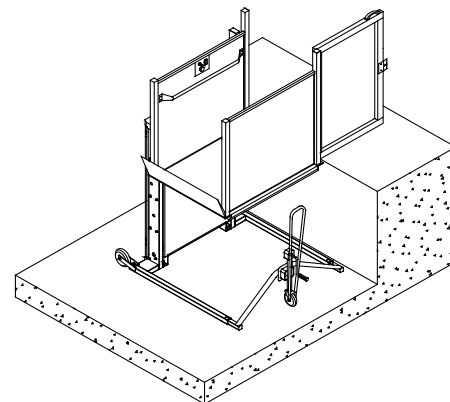

Optional Features:

- Lower landing platform gate (not shown in illustrations)
- Upper landing call station
- Custom paint colors (RAL)