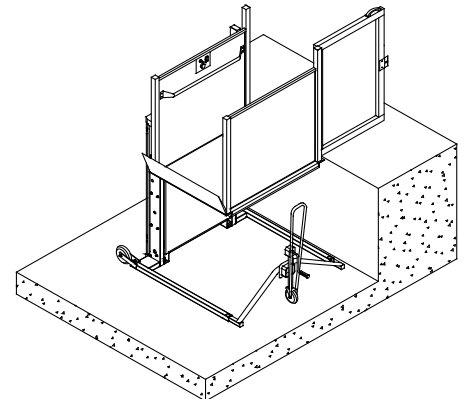

Optional Features:

- Lower landing platform gate (not shown in illustrations)
- Upper landing call station
- Custom paint colors (RAL)