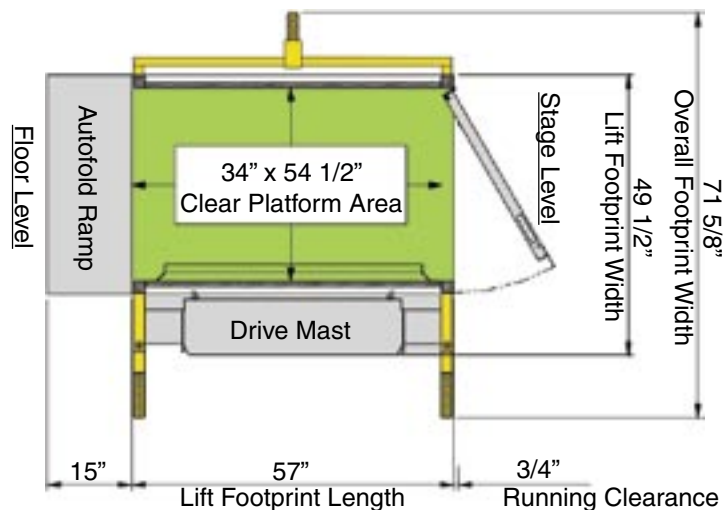

Controls:
Up/Down constant pressure
directional controls

Clear Platform Area:
- 34" x 54 1/2" Standard
- 34" x 52 1/2" with optional lower
landing platform gate.

Footprint:
71 5/8" x 57 3/4" including wheels

17396-B-PB

Printed in Canada

The Genesis STAAGE 44 lift comes fully assembled and ready to use. It is the perfect accessibility solution for stages up to 44" high. The 3 wheel portable system is easy to use and does not need to be removed when the lift is in use. The adjustable upper landing limit can be set in a matter of seconds. The lower landing call station is equipped with a lockout key switch to prevent unauthorized use of the lift.

Standard Features:

- Left/Right mast and platform configuration
- Autofold ramp and wheelchair barrier
- Platform sidewalls
- Upper landing platform gate
- Lower landing call station
- Manual emergency lowering
- Adjustable upper landing height
- 3 wheel portable system
- Power cord and plug - 10 feet

Optional Features:

- Lower landing platform gate (not shown in illustrations)
- Upper landing call station
- Custom paint colors (RAL)

Clearance Diagram:

Authorized Garaventa Representative