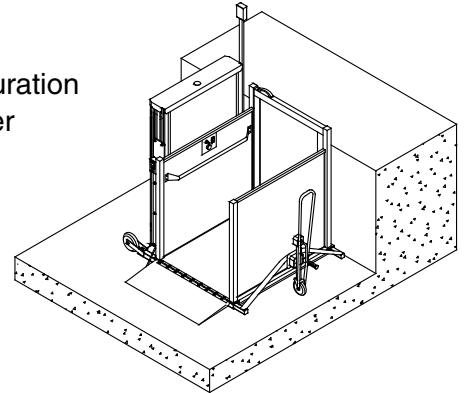

Note: The approval for public building use of unenclosed platform lifts varies depending on codes and the type of application. Contact your local Garaventa representative for more information regarding codes in your area.

Garaventa Accessibility

PO Box 1769,
Blaine WA 98231-1769

7505 134A Street,
Surrey, BC, Canada V3W 7B3

Phone: (604) 594-0422

Toll Free: 1-800-663-6556

Fax: (604) 594-9915

Web site: www.garaventa.ca

©2005 Garaventa. As we are continuously improving our products, specifications outlined in this brochure are subject to change without notice.

17396-B-PB

Printed in Canada

The Genesis STAAGE 44 lift comes fully assembled and ready to use. It is the perfect accessibility solution for stages up to 44" high. The 3 wheel portable system is easy to use and does not need to be removed when the lift is in use. The adjustable upper landing limit can be set in a matter of seconds. The lower landing call station is equipped with a lockout key switch to prevent unauthorized use of the lift.

Standard Features:

- Left/Right mast and platform configuration
- Autofold ramp and wheelchair barrier
- Platform sidewalls
- Upper landing platform gate
- Lower landing call station
- Manual emergency lowering
- Adjustable upper landing height
- 3 wheel portable system
- Power cord and plug - 10 feet